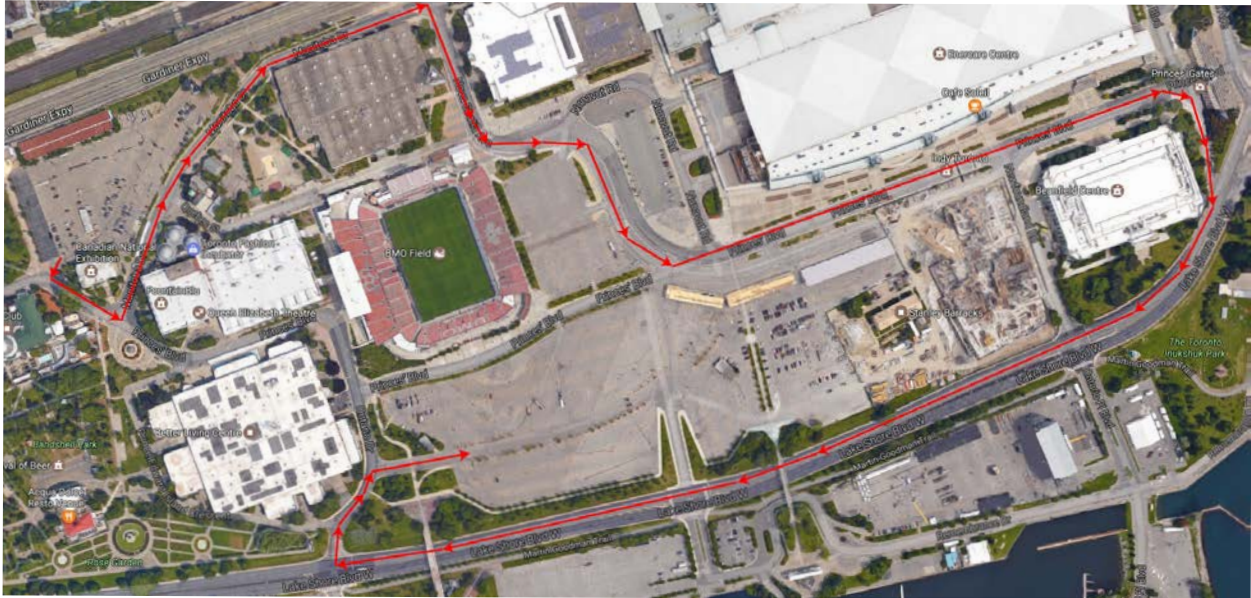

WELCOME TO THE 2017 HONDA INDY TORONTO!

Porsche GT3 Cup, NASCAR Pinty's Series, & Global MX-5 Cup

HONDA INDY TORONTO STAGING:

Tuesday, July 11 @ 7:00AM

Staging for all HIT race/support/hospitality vehicles will begin at 7:00AM on Tuesday, July 11, 2017. The staging lot for 2017 is located on the north west side of Exhibition Place @ Lot 4 with entry located on Saskatchewan Road via Dufferin Street.

(See Directions to Staging Lot on Page 4).

- PLEASE DO NOT ARRIVE PRIOR TO 7:00AM AS YOU WILL NOT BE ABLE TO ACCESS THE LOT
- PLEASE BE SURE THAT VEHICLES ARE LOCKED AND SECURE
- BE SURE TO PARK AS CLOSE TO OTHER TRANSPORTERS AS POSSIBLE
- DO NOT LEAVE DETACHED TRAILERS!!! ALL UNITS MUST REMAIN ATTACHED

Located at Lot 4 on the Exhibition Place Grounds, North of the Queen Elizabeth Building

Entrance on Saskatchewan Road via Dufferin Street.

- **GARDINER EXPRESSWAY EAST** through **TORONTO**
- Exit **LAKE SHORE BLVD** Toward **ON-2/Lake Shore Boulevard**
- Turn left onto **Lake Shore Blvd W**
- Slight left onto **British Columbia Rd**
- Turn right onto **Saskatchewan Rd**

**ACCESS FOR THE STAGING LOT BEGINS AT
7:00AM TUESDAY, JULY 11, 2017
PLEASE DO NOT ARRIVE BEFORE THAT TIME**

DIRECTIONS FOR LOAD-IN FROM STAGING LOT

WARNING

All trucks **MUST BE AWARE** that the race track safety fence overhangs the race track both drivers left and right in all areas of the track – when proceeding around the track to your specific paddock / parking location make sure you allow enough clearance to your vehicle on both sides!!!