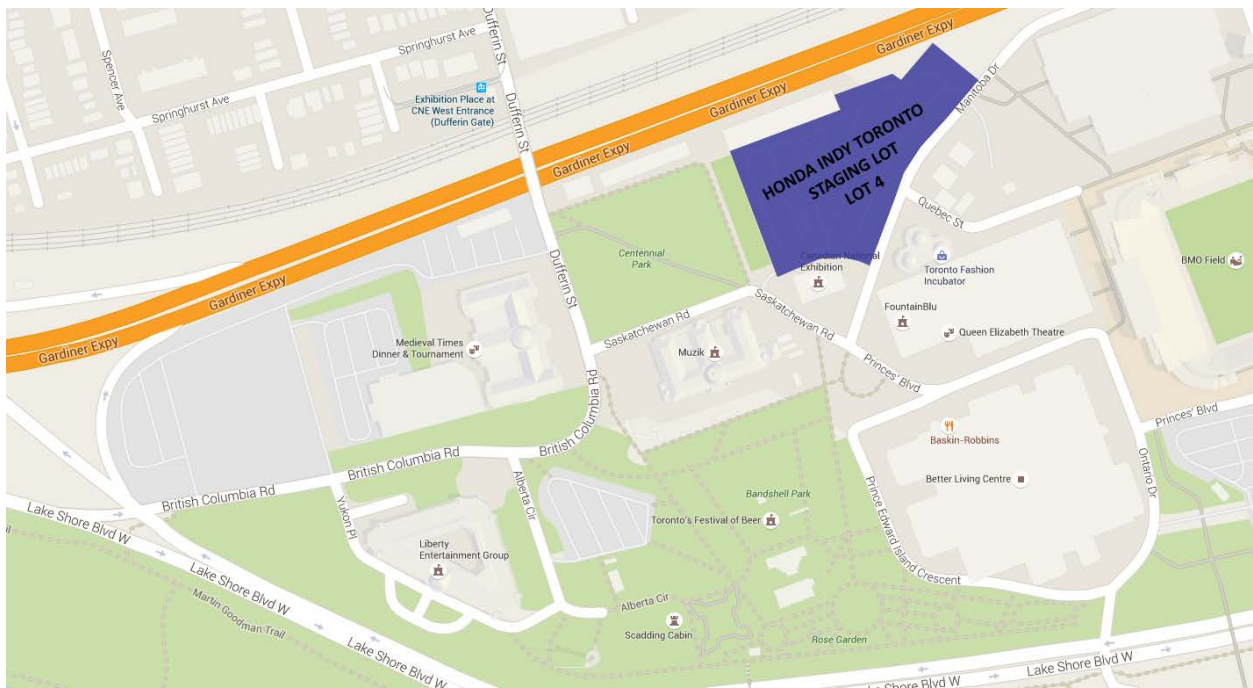

WELCOME TO THE 2017 HONDA INDY TORONTO!

Porsche GT3 Cup, NASCAR Pinty's Series, & Global MX-5 Cup

HONDA INDY TORONTO STAGING:

Tuesday, July 11 @ 7:00AM

Staging for all HIT race/support/hospitality vehicles will begin at 7:00AM on Tuesday, July 11, 2017. The staging lot for 2017 is located on the north west side of Exhibition Place @ Lot 4 with entry located on Saskatchewan Road via Dufferin Street.

Located at Lot 4 on the Exhibition Place Grounds, North of the Queen Elizabeth Building

Entrance on Saskatchewan Road via Dufferin Street.

- **GARDINER EXPRESSWAY EAST** through **TORONTO**
- Exit **LAKE SHORE BLVD** Toward **ON-2/Lake Shore Boulevard**
- Turn left onto **Lake Shore Blvd W**
- Slight left onto **British Columbia Rd**
- Turn right onto **Saskatchewan Rd**

**ACCESS FOR THE STAGING LOT BEGINS AT
7:00AM TUESDAY, JULY 11, 2017
PLEASE DO NOT ARRIVE BEFORE THAT TIME**

DIRECTIONS FOR LOAD-IN FROM STAGING LOT

WARNING

All trucks **MUST BE AWARE** that the race track safety fence overhangs the race track both drivers left and right in all areas of the track – when proceeding around the track to your specific paddock / parking location make sure you allow enough clearance to your vehicle on both sides!!!